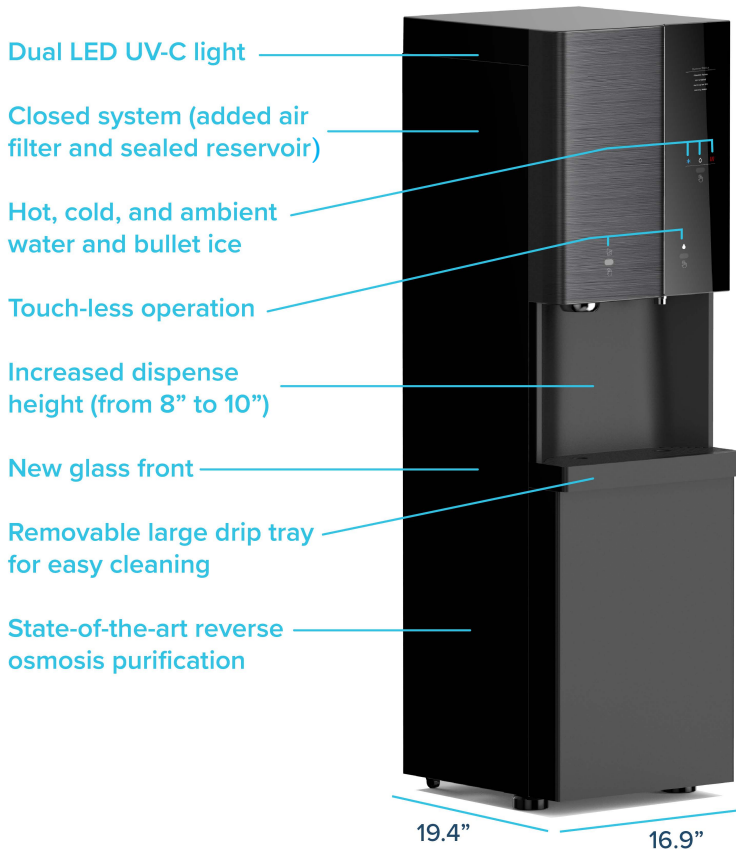

### STAR STREAM 12

### ICE / WATER DISPENSER

#### Advanced Hygiene Features

- Built in touch-less dispense
- State-of-the-art reverse osmosis purification
- Elegant “bullet” ice

#### Bullet-Proof Reliability

- Leak protection system
- Energy efficiency mode

\*When used with Pure Planet H2O's proprietary filtration

Description	Specification
Weight	119.5 lbs (54.2 kg)
Dimensions	16.9" w x 58.7" h x 19.4" d
Cold Tank Capacity	1.2 gallons (4.7 liters)
58.7" Ambient Tank Capacity	4.5 gallons (16.9 liters)
Hot Tank Capacity	1.2 gallons (4.6 liters)
Ice Production	44 lbs/day (19.9 kg/day)
Ice Storage	8.8 lbs/day (4 kg/day)
Dispense Area	10"
Recommended Water Pressure	60-70 psi
Rated Voltage/Frequency	110v/60Hz @ 6.5 amps
Power Consumption	2.83 kWh/24 hours